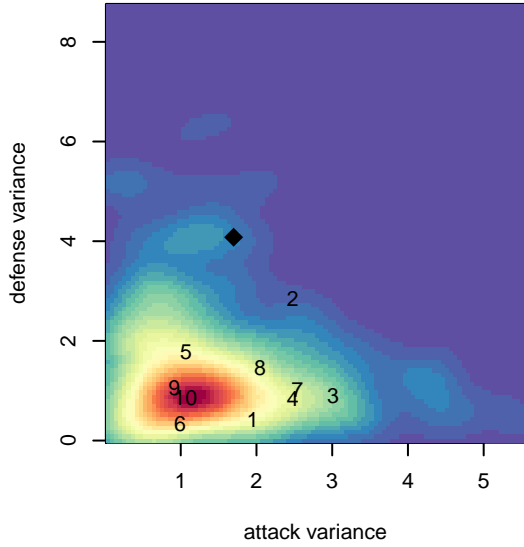

Crossfire Select Lower G04

Crossfire Select
 Redmond, WA
 G04 total strength=1235
 attack=5.92 defense=3.46
 fall league = NPSL Div 1 (04) U14

alt names used:
 Crossfire Select G04 Lower
 CROSSFIRE SELECT G04 LOWER (WA)
 CFS G04 – Gold – Lower

Venues played:
 2017 REDAPT Cup Silver U14
 2017 NPSL Division 1 (04) U14
 2017 Founders Cup G04 Div A

Crossfire Select Lower G04
 Dots are actual minus expected GF (blue circles) and GA (red triangles).
 Blue line is smoothed change in attack strength. Red is smoothed change in defense strength.

**attack and defense variance (black dot)
relative to other teams
and top 10 in region**

**attack and defense rating
relative to others at age
and all opponents in last 13 months**

Performance relative to 13 month average