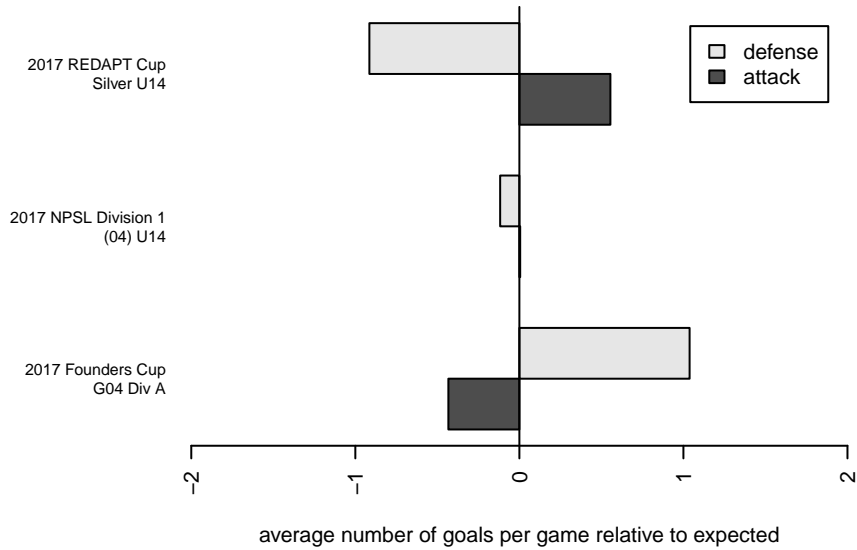

Crossfire Select Lower G04

Crossfire Select
 Redmond, WA
 G04 total strength=1235
 attack=5.92 defense=3.46
 fall league = NPSL Div 1 (04) U14

alt names used:
 Crossfire Select G04 Lower
 CROSSFIRE SELECT G04 LOWER (WA)
 CFS G04 – Gold – Lower

Venues played:
 2017 REDAPT Cup Silver U14
 2017 NPSL Division 1 (04) U14
 2017 Founders Cup G04 Div A

Crossfire Select Lower G04
 Dots are actual minus expected GF (blue circles) and GA (red triangles).
 Blue line is smoothed change in attack strength. Red is smoothed change in defense strength.

**attack and defense variance (black dot)
relative to other teams
and top 10 in region**

**attack and defense rating
relative to others at age
and all opponents in last 13 months**

Performance relative to 13 month average