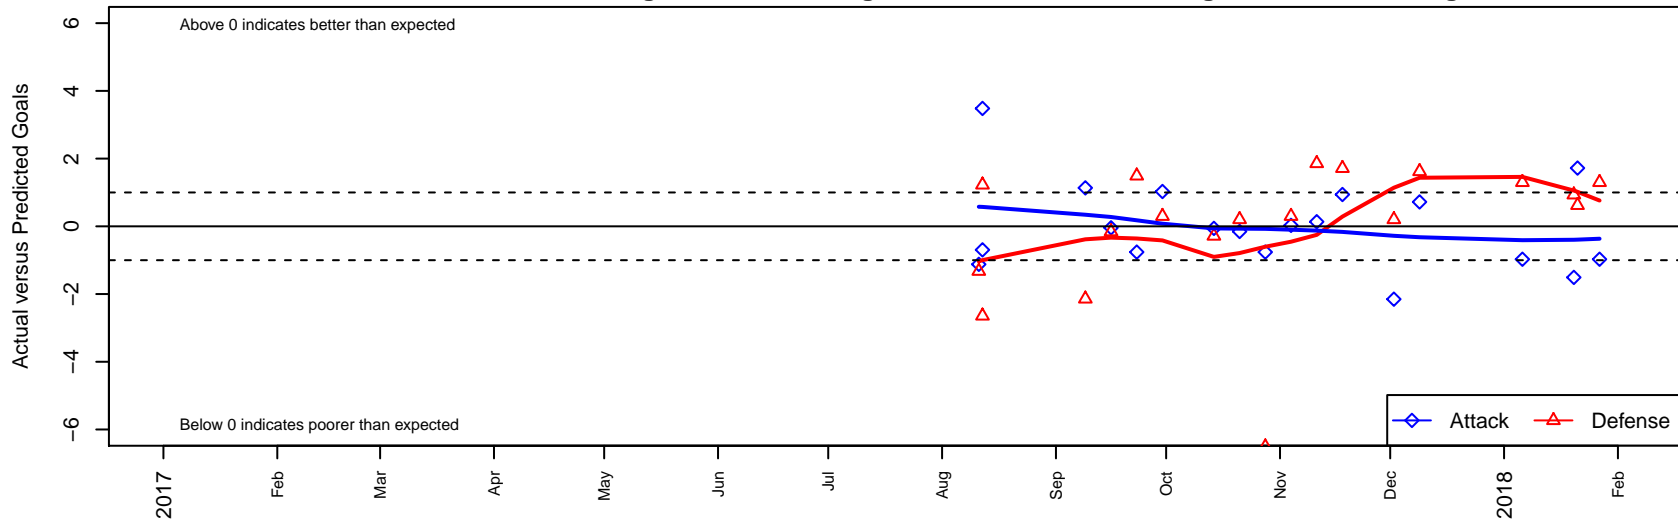

Crossfire Select Lower G04

Crossfire Select
 Redmond, WA
 G04 total strength=1235
 attack=5.92 defense=3.46
 fall league = NPSL Div 1 (04) U14

alt names used:
 Crossfire Select G04 Lower
 CROSSFIRE SELECT G04 LOWER (WA)
 CFS G04 – Gold – Lower

Venues played:
 2017 REDAPT Cup Silver U14
 2017 NPSL Division 1 (04) U14
 2017 Founders Cup G04 Div A

Crossfire Select Lower G04
 Dots are actual minus expected GF (blue circles) and GA (red triangles).
 Blue line is smoothed change in attack strength. Red is smoothed change in defense strength.

**attack and defense variance (black dot)
relative to other teams
and top 10 in region**

**attack and defense rating
relative to others at age
and all opponents in last 13 months**

Performance relative to 13 month average