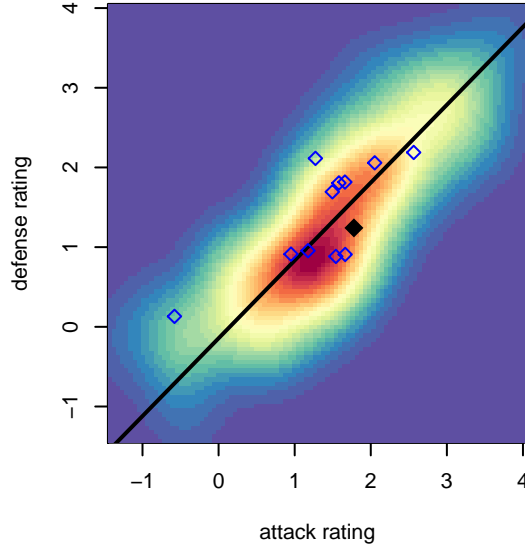

Crossfire Select Lower G04

Crossfire Select
 Redmond, WA
 G04 total strength=1235
 attack=5.92 defense=3.46
 fall league = NPSL Div 1 (04) U14

alt names used:
 Crossfire Select G04 Lower
 CROSSFIRE SELECT G04 LOWER (WA)
 CFS G04 – Gold – Lower

Venues played:
 2017 REDAPT Cup Silver U14
 2017 NPSL Division 1 (04) U14
 2017 Founders Cup G04 Div A

Crossfire Select Lower G04
 Dots are actual minus expected GF (blue circles) and GA (red triangles).
 Blue line is smoothed change in attack strength. Red is smoothed change in defense strength.

**attack and defense variance (black dot)
relative to other teams
and top 10 in region**

**attack and defense rating
relative to others at age
and all opponents in last 13 months**

Performance relative to 13 month average