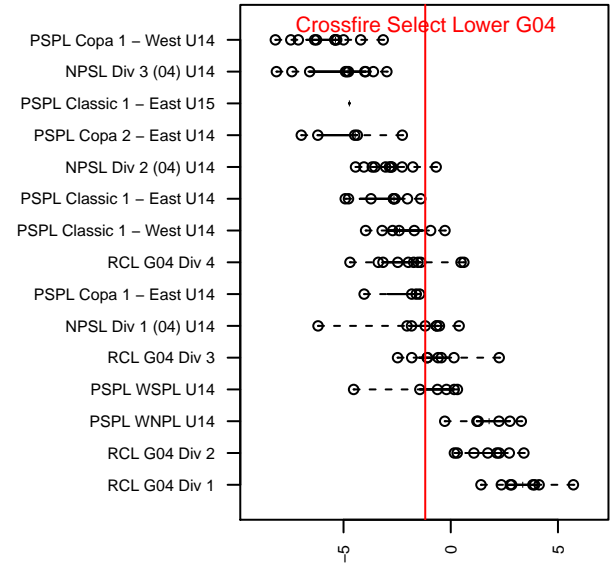

Crossfire Select Lower G04

Crossfire Select
 Redmond, WA
 G04 total strength=1235
 attack=5.92 defense=3.46
 fall league = NPSL Div 1 (04) U14

alt names used:
 Crossfire Select G04 Lower
 CROSSFIRE SELECT G04 LOWER (WA)
 CFS G04 – Gold – Lower

Venues played:
 2017 REDAPT Cup Silver U14
 2017 NPSL Division 1 (04) U14
 2017 Founders Cup G04 Div A

Crossfire Select Lower G04
 Dots are actual minus expected GF (blue circles) and GA (red triangles).
 Blue line is smoothed change in attack strength. Red is smoothed change in defense strength.

**attack and defense variance (black dot)
relative to other teams
and top 10 in region**

**attack and defense rating
relative to others at age
and all opponents in last 13 months**

Performance relative to 13 month average