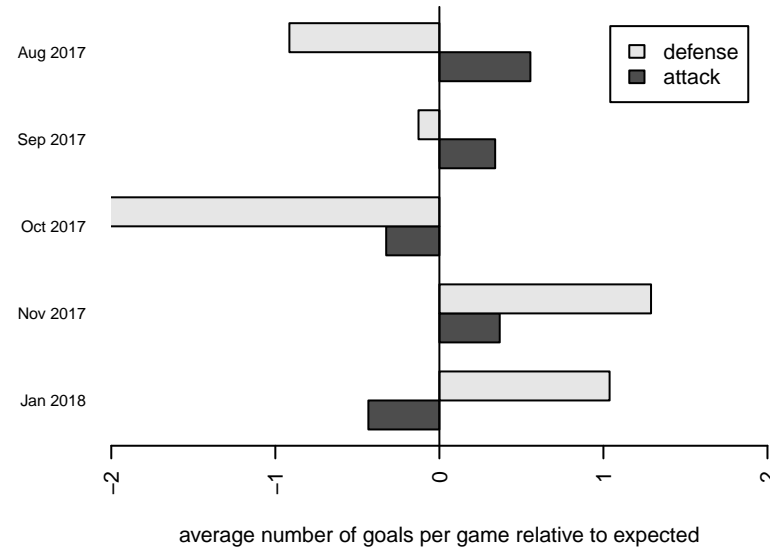

Performance relative to 13 month average